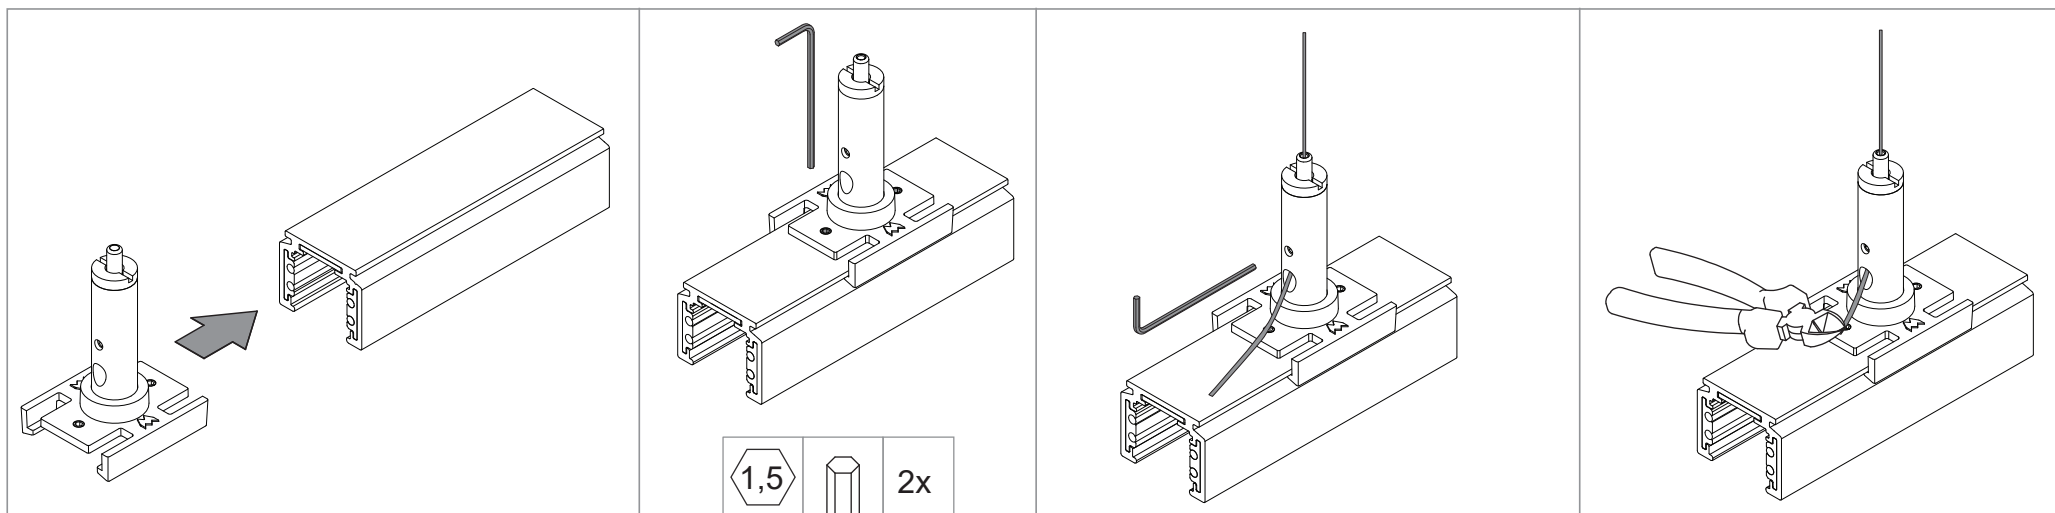

PISTA TRACK 48V SUSP SET

134114XX

02 - 09/07/2018